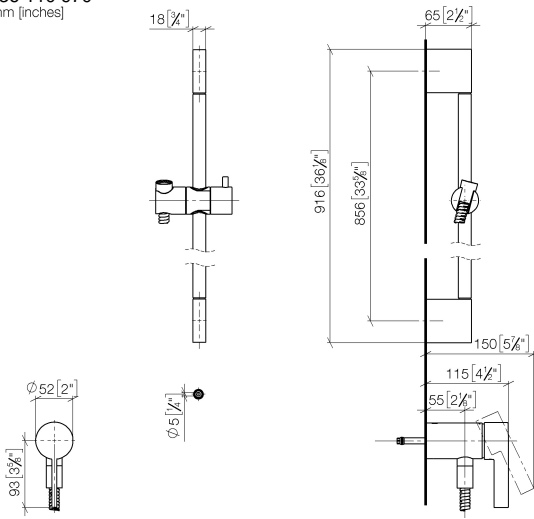

Concealed single-lever mixer with integrated shower connection with shower set without hand shower - Chrome

IMO

36 110 970

- metal shower hose 1750mm with integrated anti-twist protection
- slide bar
- Pipe diameter 18 mm

IMO

36 110 970
mm [inches]

Certificates

Belgaqua_21-025- WRAS_2011027. LGA_29928.
27_1.

36 110 970

Spare parts list

| No. | Item Number | Name | Quantity used | Delivery time |
|-----|--------------------|---|---------------|---------------|
| 1 | 05 17 20 726 02 90 | fixing set | 1 | 2 |
| 2 | 09 31 11 049 90 | pin | 2 | 2 |
| 3 | 04 31 11 113 00 90 | pin | 2 | 2 |
| 4 | 08 17 97 054-00 | holder | 2 | 10 |
| 5 | 90 28 22 597 00-00 | holder | 1 | 10 |
| 6 | 28 322 970-00 | Metal shower hose 1/2" x 3/8" x 1750 mm - Chrome | 1 | 2 |
| 7 | 12 580 970-00 | Slide unit - Chrome | 1 | 10 |
| 9 | 36 050 970-00 | Concealed single-lever mixer with integrated shower connection - Chrome | 1 | 10 |